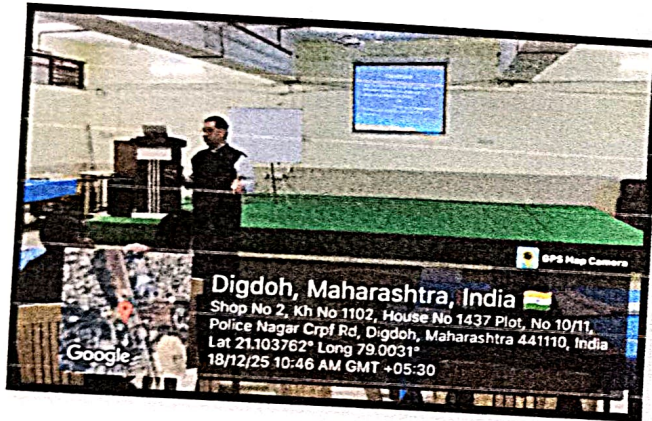

Digdoh, Maharashtra, India
Shop No 2, Kh No 1102, House No 1437 Plot, No 10/11,
Police Nagar Crpf Rd, Digdoh, Maharashtra 441110, India
Lat 21.103762° Long 79.0031°
18/12/25 10:46 AM GMT +05:30